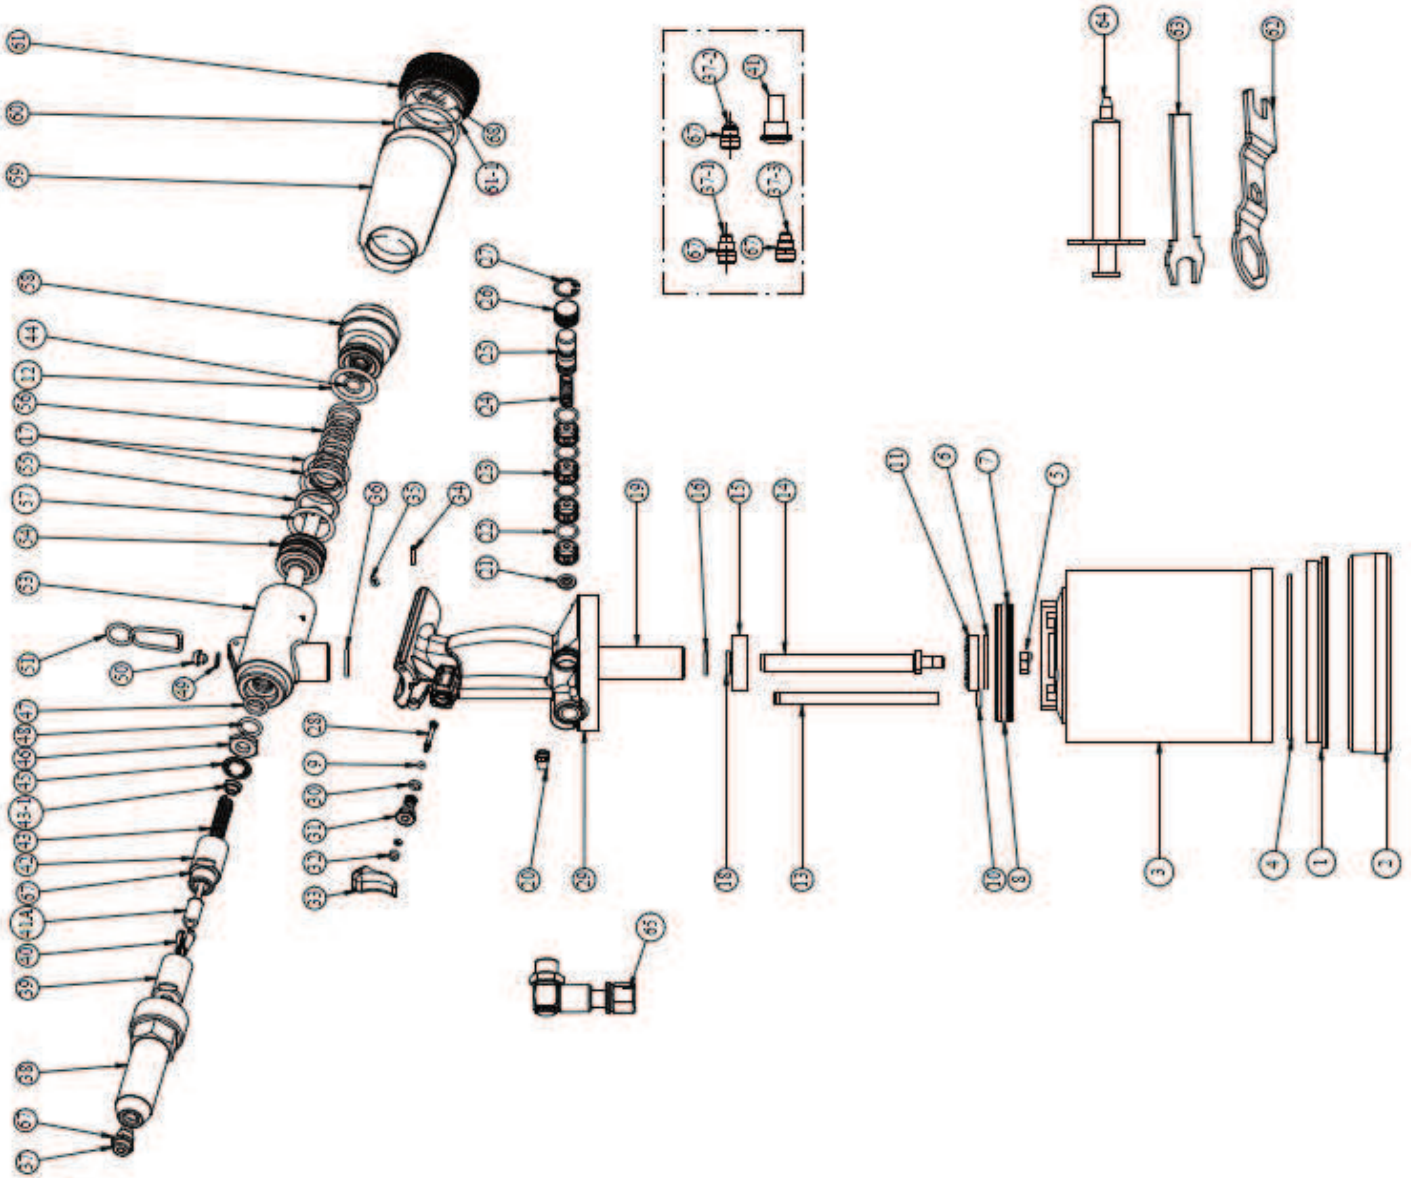

# LISTE DES PIÈCES ET VUE ÉCLATÉE

## SHP525

Part No.	Part Name	Q'ty
01	Cylinder Cap	1
02	Rubber Bottom	1
03	Air Cylinder Body	1
04	O-Ring	1
05	Nut	1
06	Washer	1
07	Air Piston	1
08	O-Ring	1
09	O-Ring	2
10	O-Ring	1
11	Crash Washer	1
12	O-Ring	1
13	Tube	1
14	Rod	1
15	Stem Nut	1
16	Seal	1
17	O-Ring	2
18	Wear Ring	1
19	Stem	1
20	Muffler	1
21	Pad	1
22	O-Ring	4
23	Cage	4
24	Spring	1
25	Valve	1
26	Valve Cap	1
27	Retaining Ring	1
28	Valve Piston	1
29	Handle Body	1
30	O-Ring	1
31	Trigger Insert	1
32	Trigger Head	1
33	Trigger	1
34	Spring Pin	1
35	O-Ring	1
36	O-Ring	1
37	Nosepiece (1/4"Ø6.4	1
37-1	Nosepiece (7/32"Ø5.6	1
37-2	Nosepiece (3/16"Ø4.8	1
37-3	Nosepiece (5/16"Ø7.8	1
38	Frame Head	1
39	Jaw Housing	1
40	Jaw For (1/4", 7/32", 3/16")	3
41	Jaw Pusher For (1/4", 7/32", 3/16")	1
41A	Jaw Pusher For (1/4", 7/32", 3/16")	1
42	Jaw Housing Coupler	1
43	Spring	1
43-1	Spring Collar	1
44	O-Ring	1
45	Case Washer	1
46	Case Lock Nut	1
47	Seal	1
48	O-Ring	1
49	Oil Seal Washer	1
50	Hexagon Socket Screw	1
51	Hook	1
53	Oil Cylinder Body	1
54	Piston Rod II	1
55	Back-Up Ring	1
56	Spring	1
57	O-Ring	1
58	Frame Cap Nut	1
59	Spent Mandrel Bottle	1
60	O-Ring	1
61	Mandrel Bottle Adapter	1
61-1	Silencer	1
62	Spanner	1
63	Spanner Gauge	1
64	Oil Can	1
65	Shout off Valve	1
67	O-Ring	5
68	Cushion	1